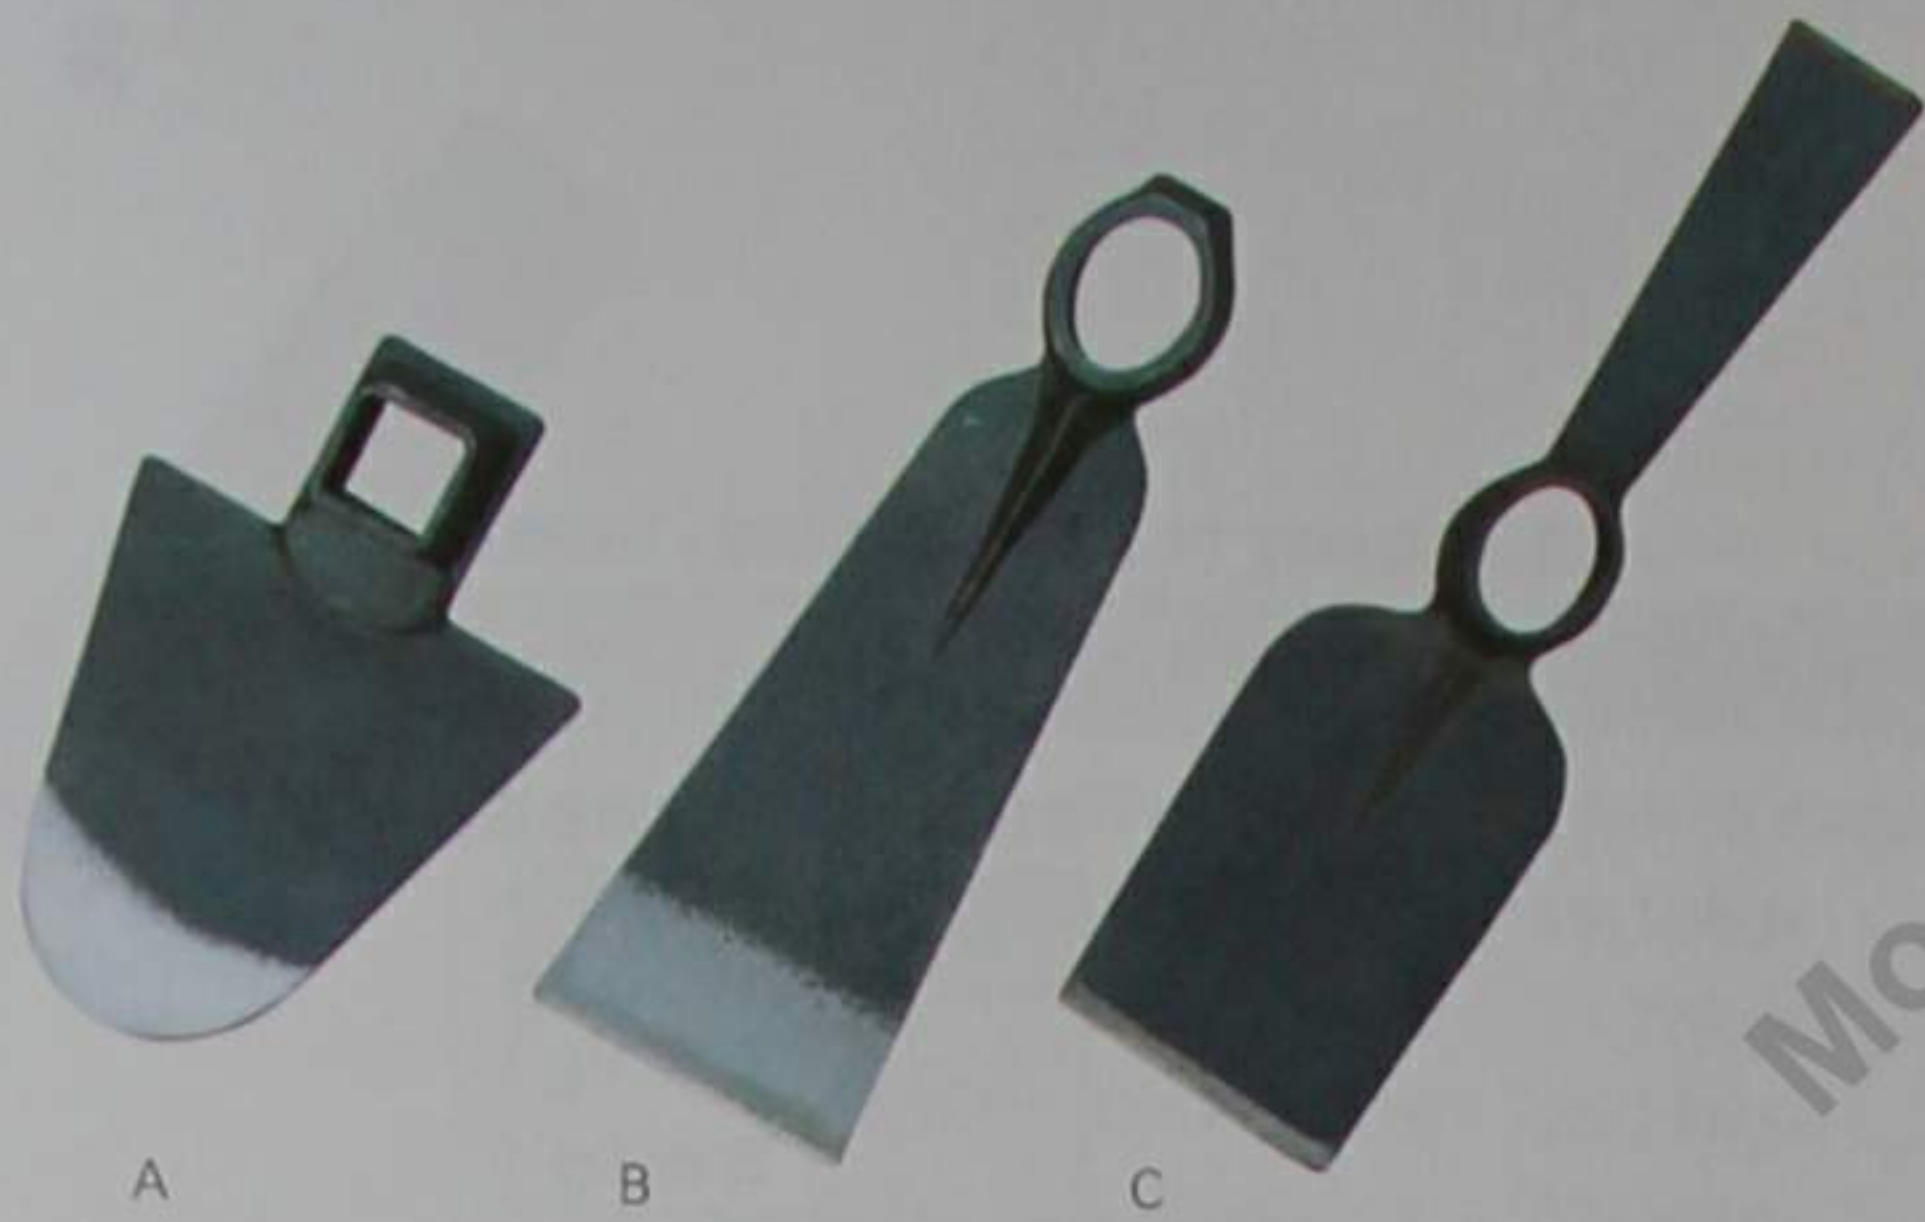

SH-030 GARDEN HOE FORK

NO.	SIZE
SH030	1.5LB

SH-031 GARDEN HOE FORK

NO.	SIZE
SH031	A:5LB B:2.5LB

SH-032 GARDEN HOE FORK

NO.	SIZE
SH032	A:500g B:1200g

SH-033 GARDEN HOE FORK

NO.	SIZE
SH033	A:750g
	B:1200g
	C:1500g

SH-034 GARDEN HOE FORK

NO.	SIZE
SH034	800g

SH-036 GARDEN HOE FORK

NO.	SIZE
SH036	1200g

SH-035 GARDEN HOE FORK

NO.	SIZE
SH035	A:250g
	B:500g
	C:500g
	D:400g

SH-037 GARDEN HOE FORK

NO.	SIZE
SH037	A:500g
	B:600g