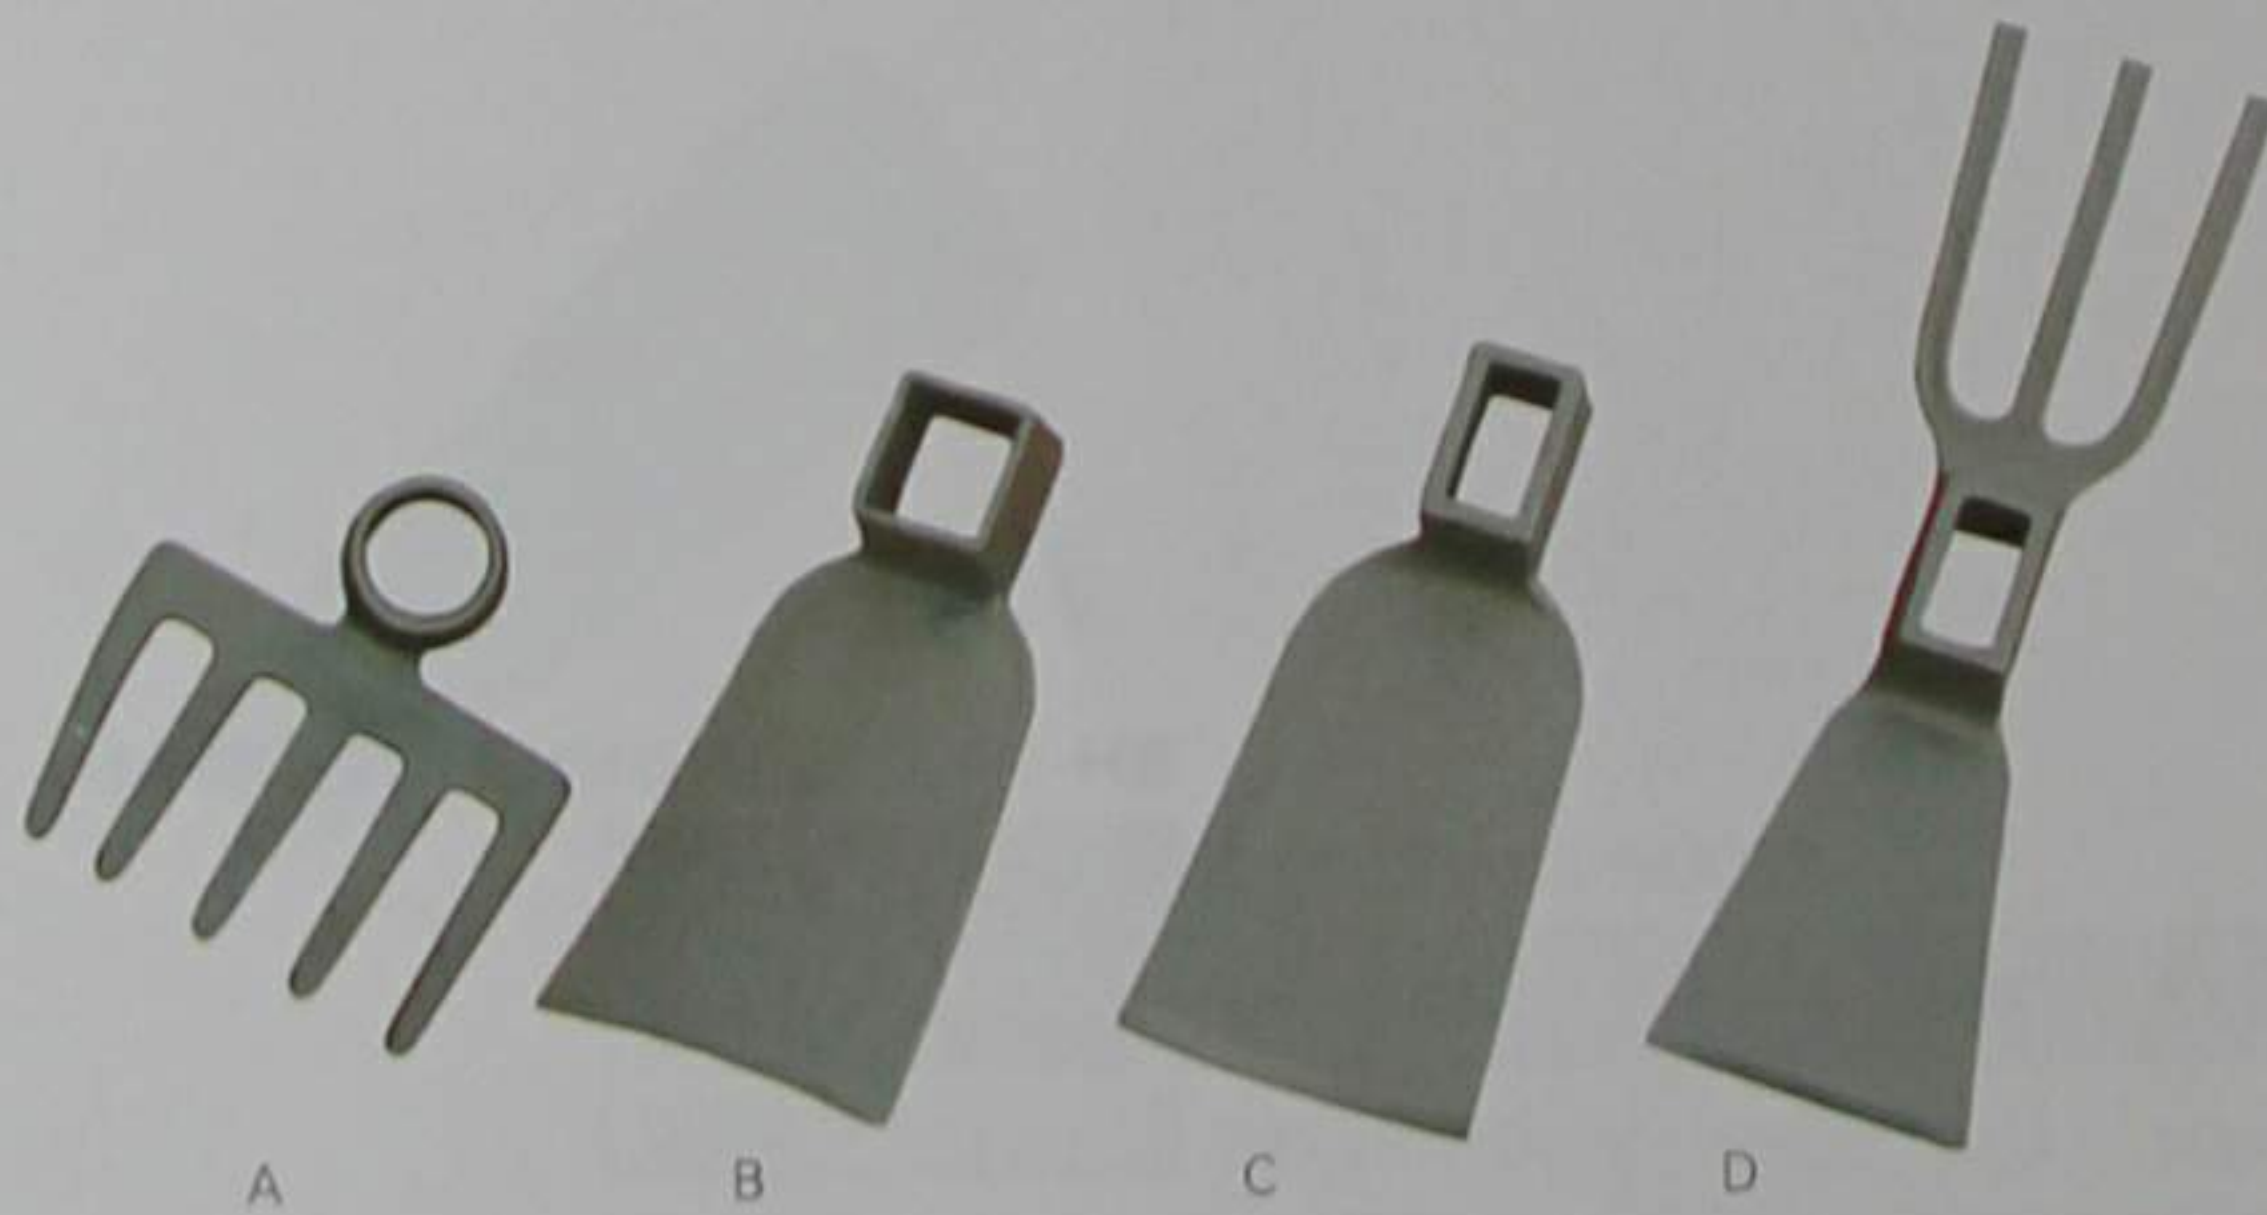

SH-030 GARDEN HOE FORK

NO.	SIZE
SH030	1.5LB

SH-031 GARDEN HOE FORK

NO.	SIZE
SH031	A:5LB B:2.5LB

SH-032 GARDEN HOE FORK

NO.	SIZE
SH032	A:500g B:1200g

SH-033 GARDEN HOE FORK

NO.	SIZE
SH033	A:750g
	B:1200g
	C:1500g

SH-034 GARDEN HOE FORK

NO.	SIZE
SH034	800g

SH-036 GARDEN HOE FORK

NO.	SIZE
SH036	1200g

SH-035 GARDEN HOE FORK

NO.	SIZE
SH035	A:250g
	B:500g
	C:500g
	D:400g

SH-037 GARDEN HOE FORK

NO.	SIZE
SH037	A:500g
	B:600g

SH-038 GARDEN HOE FORK

NO.	SIZE
SH038	A:400g
	B:600g

Moonpin
WEIVO

SH-039 GARDEN HOE FORK

NO.	SIZE
SH039	A:600g
	B:800g

SH-040 GARDEN HOE FORK

NO.	SIZE
SH040	A:400g
	B:600g

SH-020 BIG SPOON