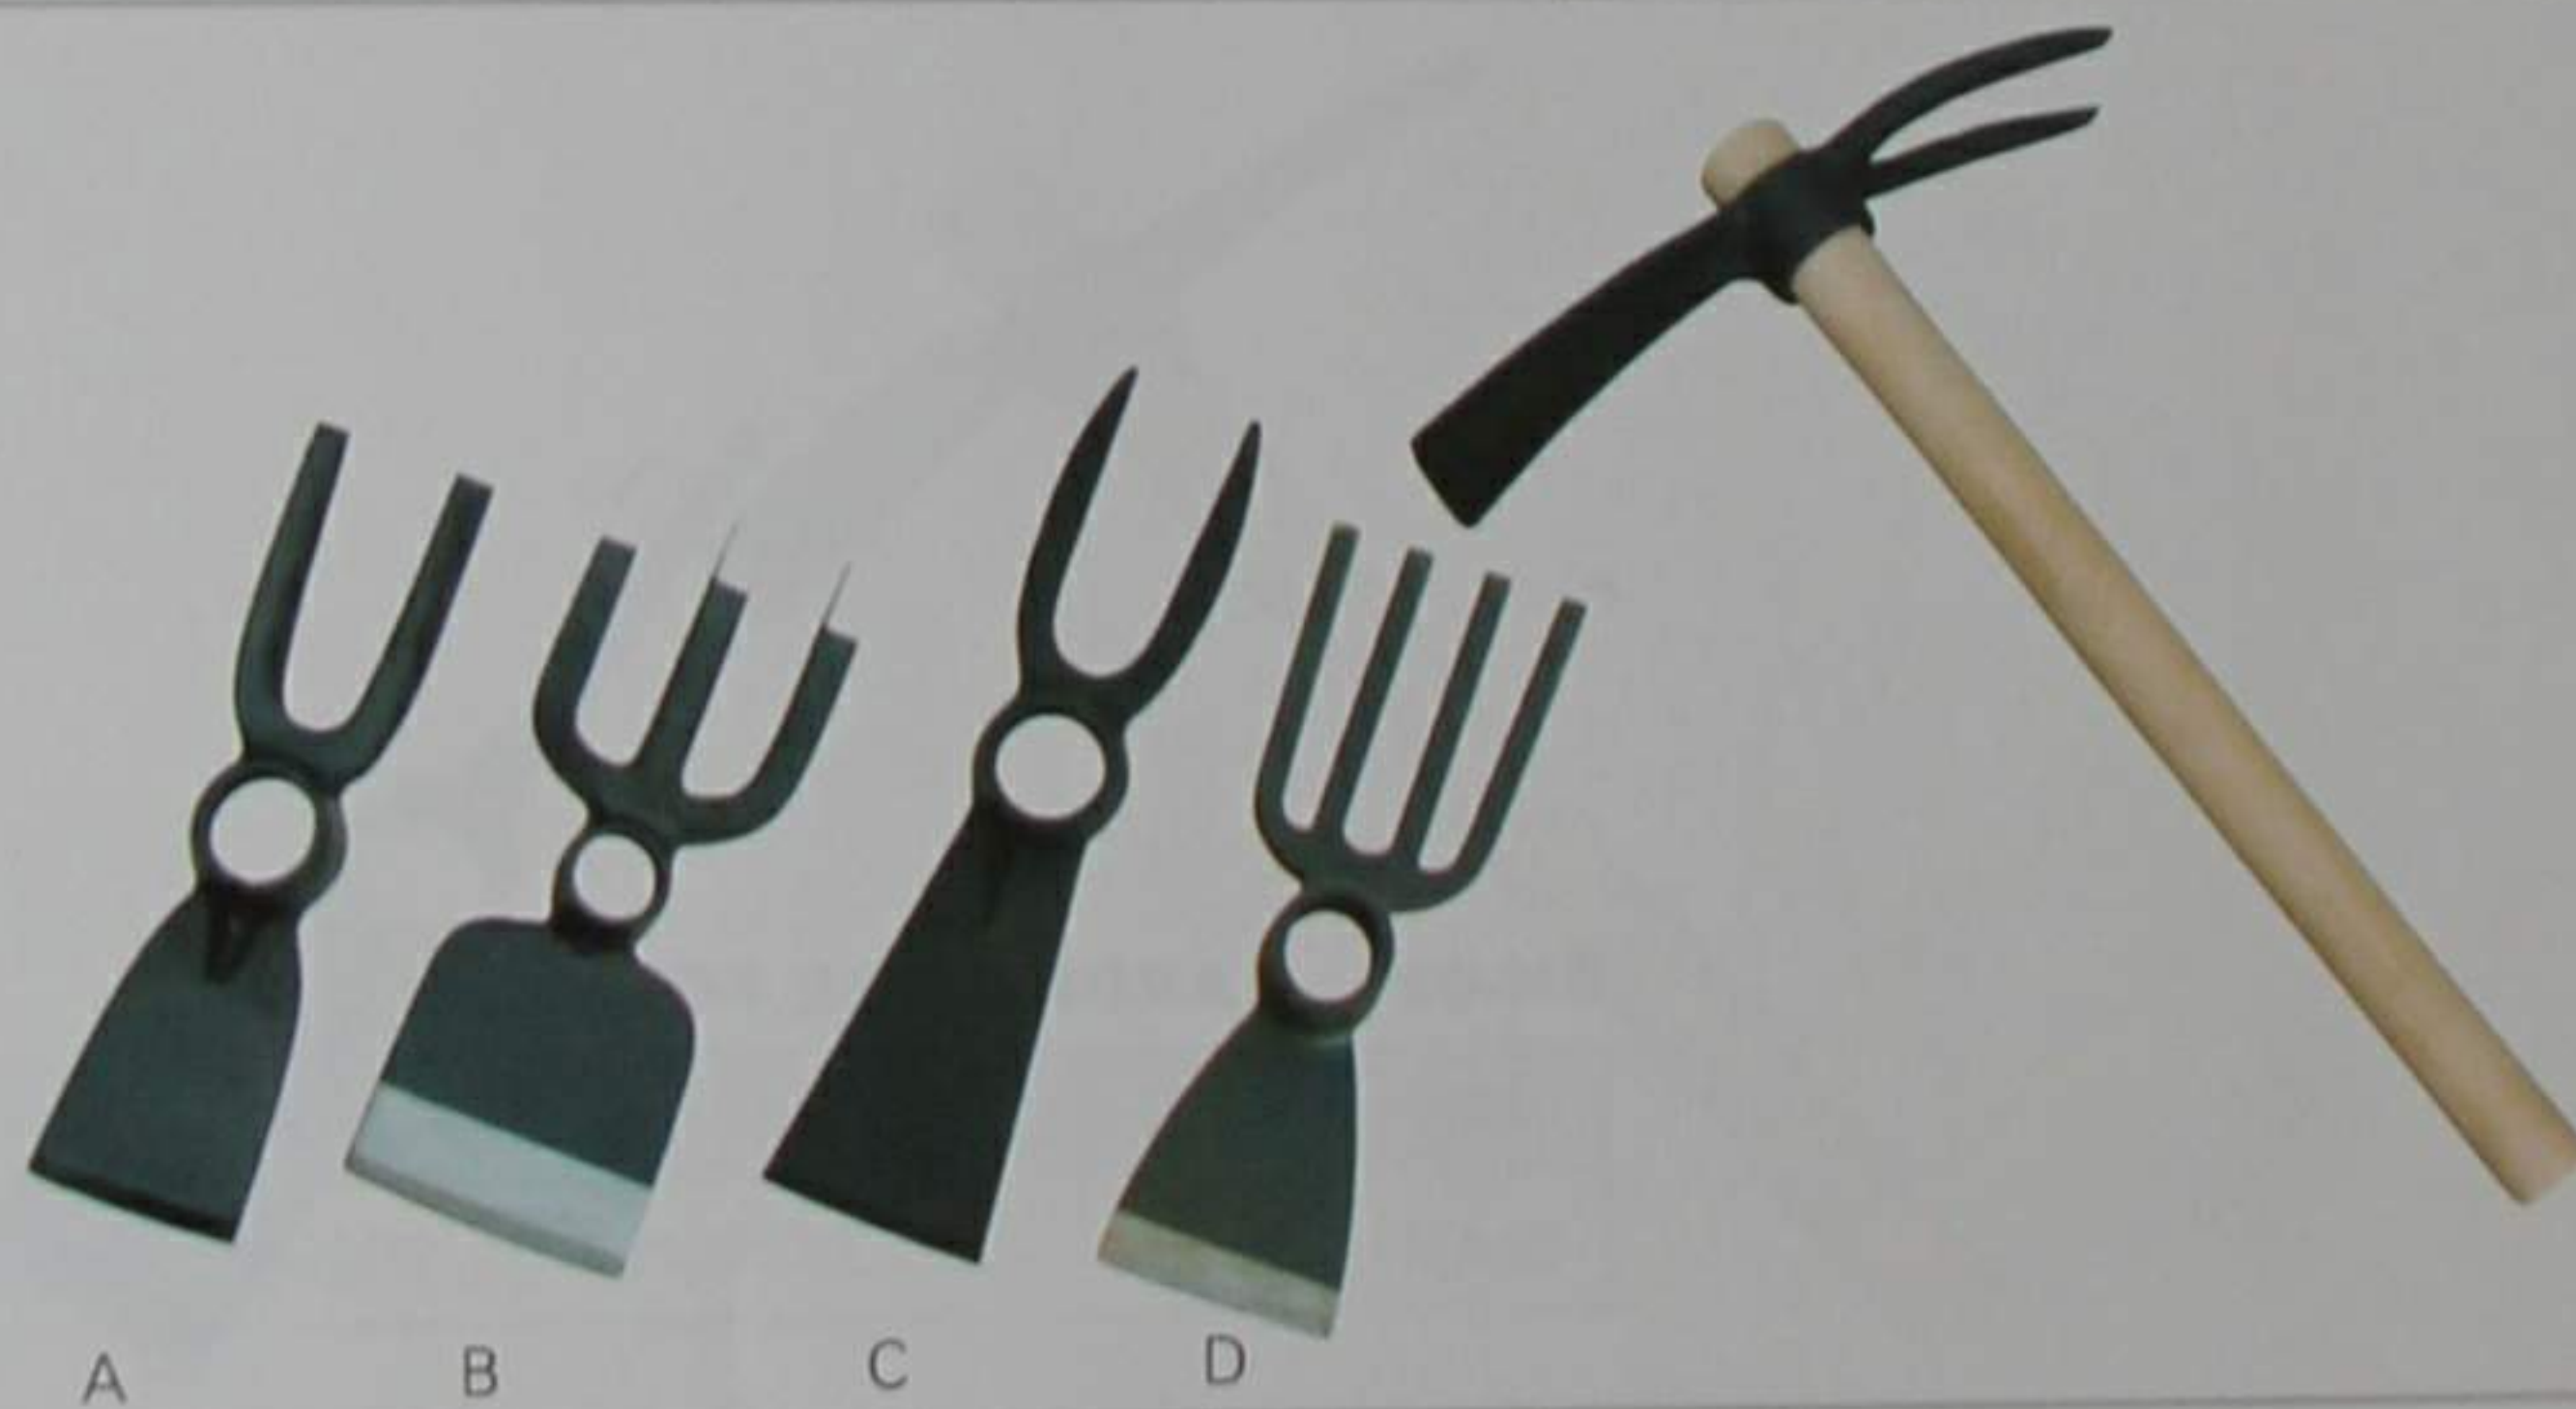

NO.	SIZE	MEAS	G.W./N.W.	QTY
SH014	750g	37X29X16cm	30.5/30kgs	40pcs

SH-016 GARDEN HOE FORK

NO.	SIZE	MEAS	G.W./N.W.	QTY
SH016D	400g	38X23X26cm	16.5/16kgs	40pcs