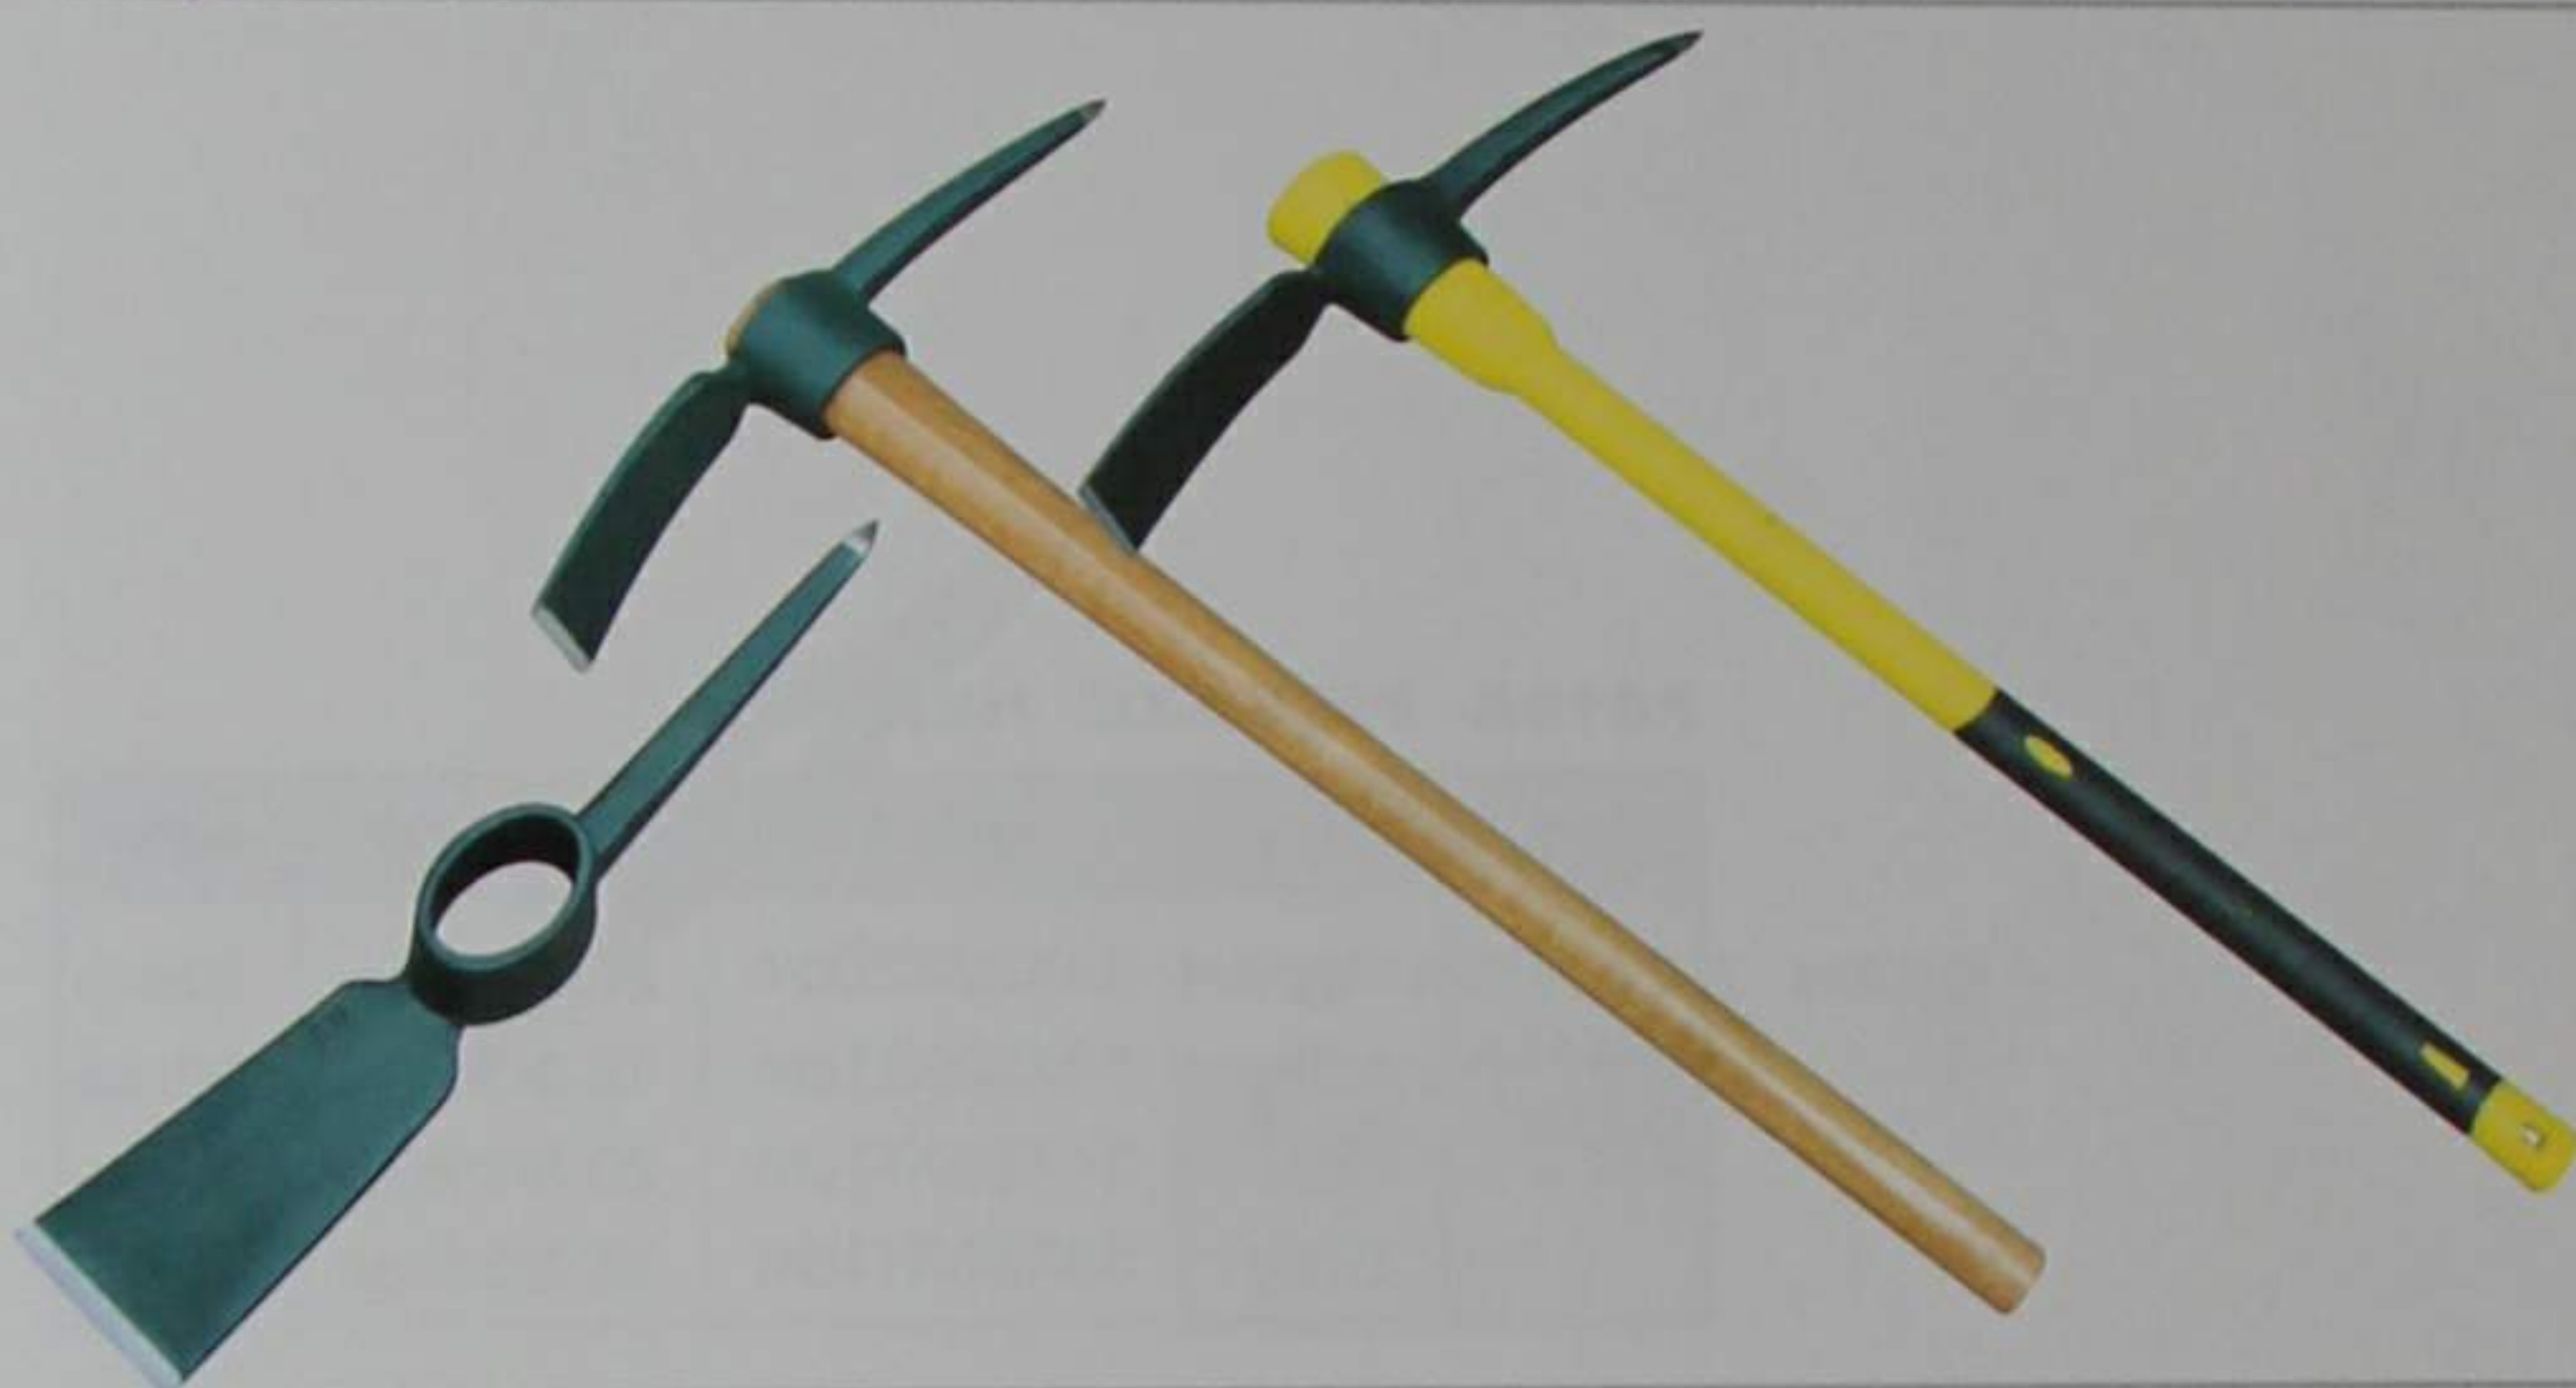

P412B PICKAXE HEAD

NO.	SIZE	MEAS	G.W./N.W.	QTY
P412B	5LB	60X15X13cm	14/13.5kgs	6pcs